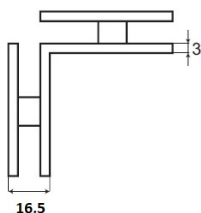

## Description:

Glass Clamp "Berni", 90DG, SS-Look, Glass/Glass, 44x44x16,5mm Square Corners, 8-10mm Glass, Glass Mounted By  $\varnothing$ 14mm, Drilling, Brass Material

## Item number:

15.23.661-0

Units	Box	Carton	HS Code	Barcode
Pcs.		50	8302419000	 5704866477833